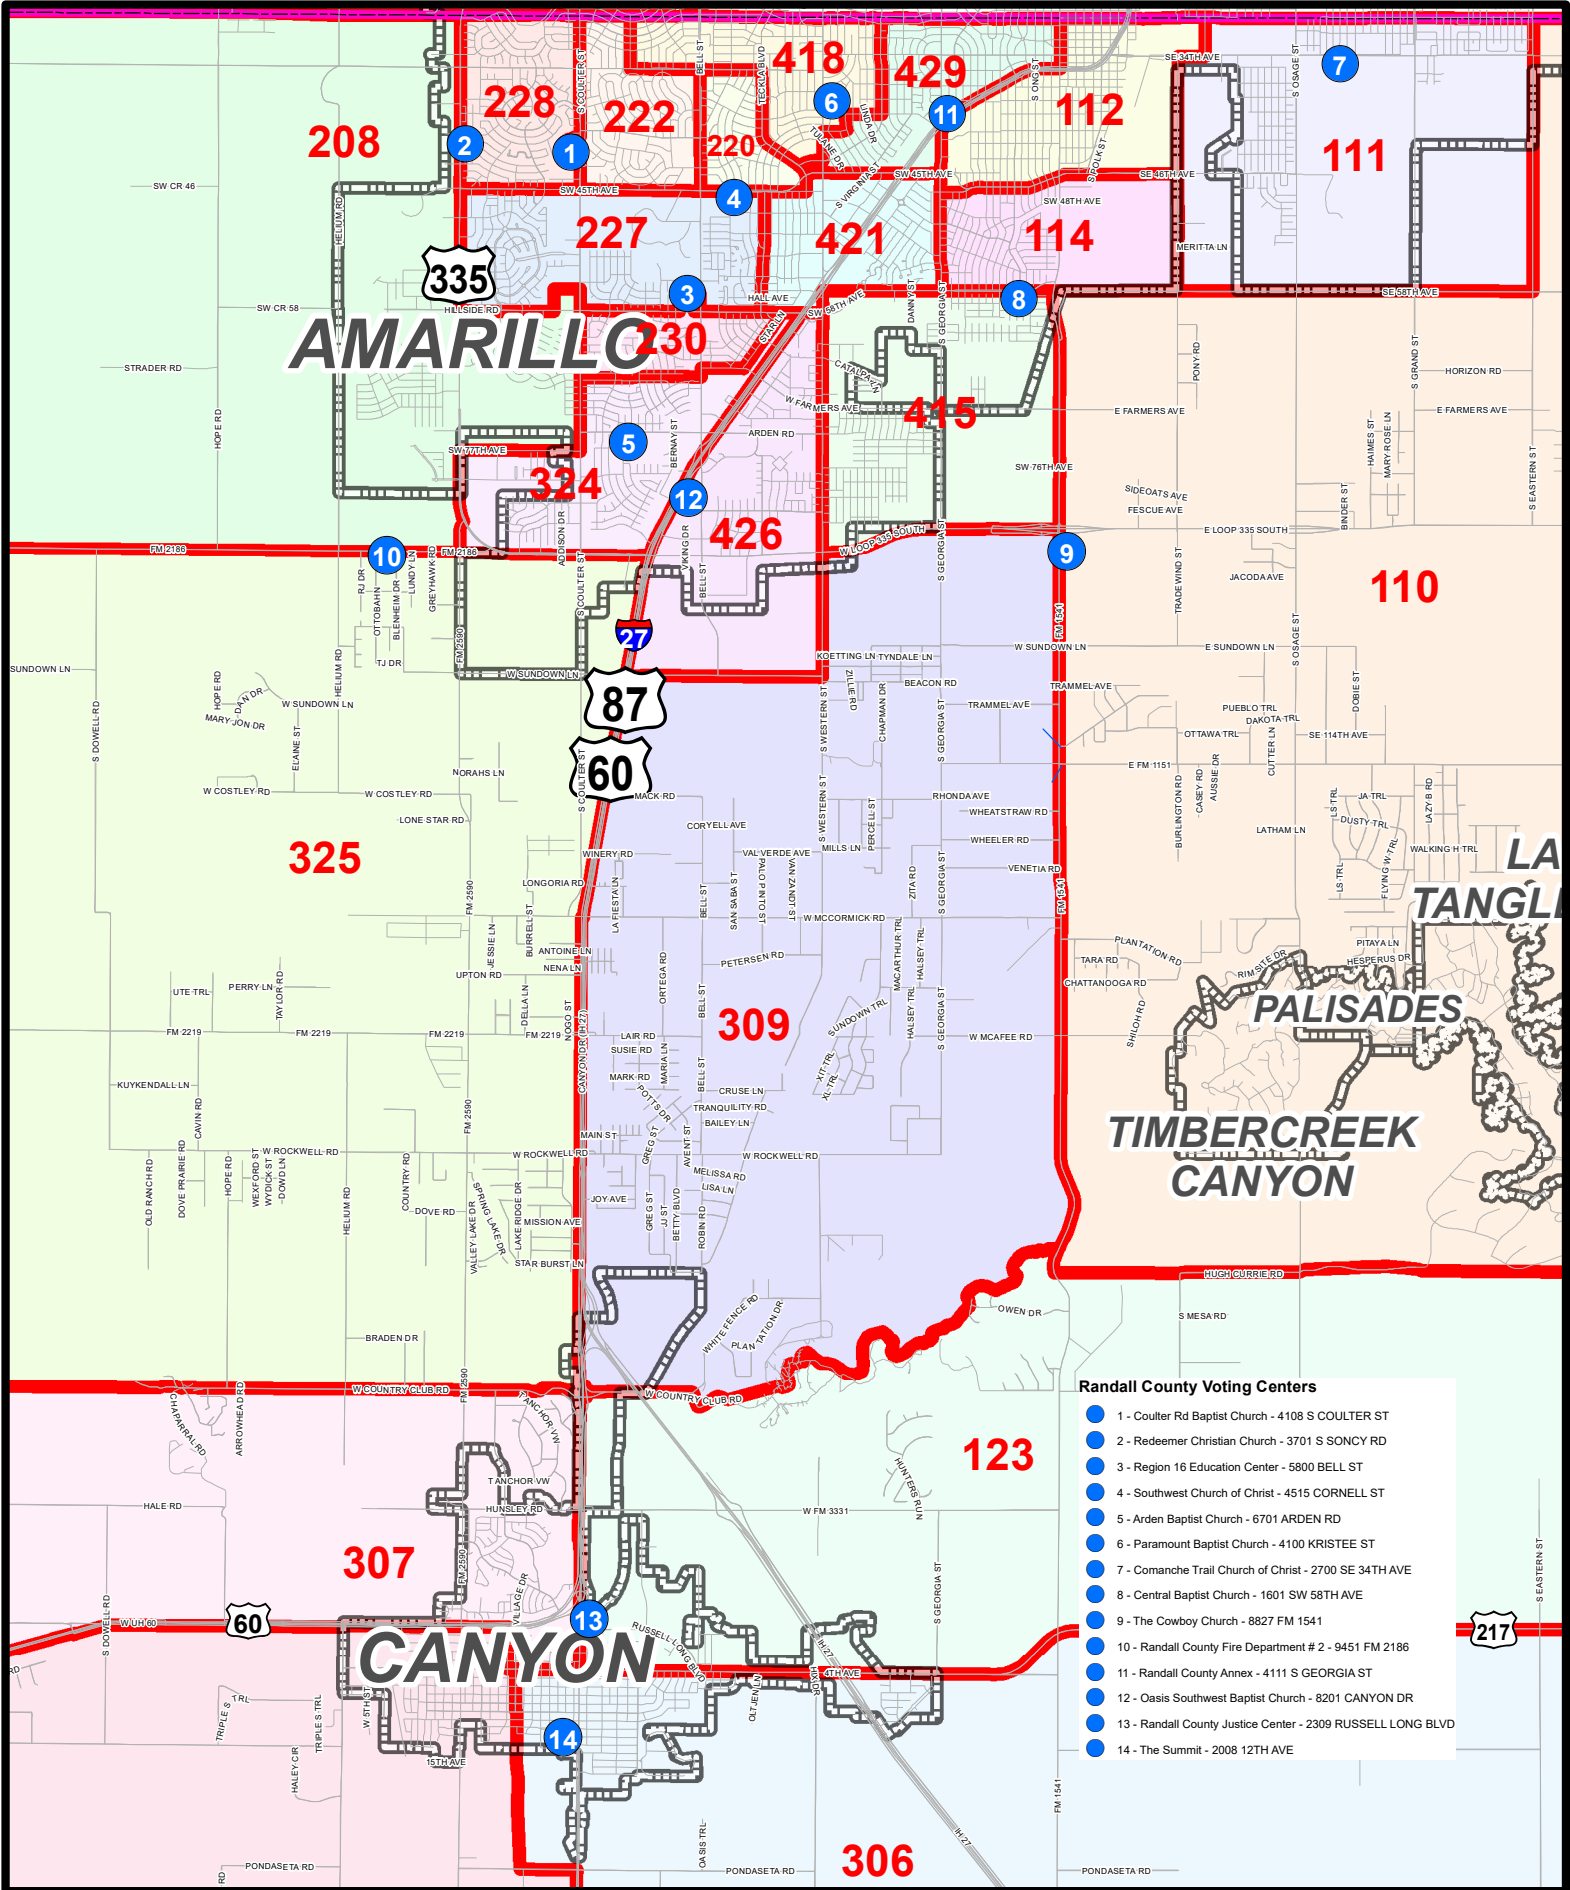

RANDALL COUNTY PRECINCTS

Randall County Voting Centers

- 1 - Couler Rd Baptist Church - 4108 S COULTER ST
- 2 - Redeemer Christian Church - 3701 S SONCY RD
- 3 - Region 16 Education Center - 5800 BELL ST
- 4 - Southwest Church of Christ - 4515 CORNELL ST
- 5 - Arden Baptist Church - 6701 ARDEN RD
- 6 - Paramount Baptist Church - 4100 KRISTEE ST
- 7 - Comanche Trail Church of Christ - 2700 SE 34TH AVE
- 8 - Central Baptist Church - 1601 SW 58TH AVE
- 9 - The Cowboy Church - 8827 FM 1541
- 10 - Randall County Fire Department # 2 - 9451 FM 2186
- 11 - Randall County Annex - 4111 S GEORGIA ST
- 12 - Oasis Southwest Baptist Church - 8201 CANYON DR
- 13 - Randall County Justice Center - 2309 RUSSELL LONG BLVD
- 14 - The Summit - 2008 12TH AVE